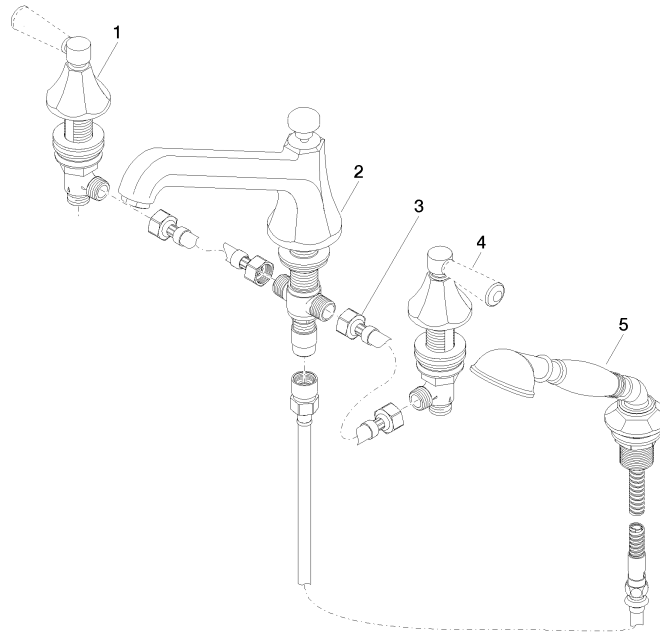

MADISON Bath shower set for bath rim or tile edge installation - Brushed Dark Platinum

MADISON

ST 030 100 3370

- spout: circular, air-enriched flow
- max. spout flow rate 23 l/min
- Hand shower: COMPACT RAIN, max. flow rate 6.8 l/min (at 3 bar)
- complete hand shower set with anti-scale system
- 225mm projection
- automatic bath/shower diverter
- height of mixer 185 mm
- height up to aerator 140 mm
- hole diameter valve 32 mm
- hole diameter spout 32 mm
- hole diameter for complete hand shower set 32 mm
- rosette for spout Ø 70mm
- rosette for complete hand shower set Ø 60mm
- rosette for deck valve Ø 60mm
- metal shower hose 1750mm with integrated anti-twist protection

ST 030 100 3370

ST 030 100 3370
Parts for other
finishes can be found
here: [Chrome](#)

- 225mm projection
- complete hand shower set: normal flow
- spout: circular, air-enriched flow
- complete hand shower set with anti-scale system
- automatic bath/shower diverter
- height of mixer 185 mm
- height up to aerator 140 mm
- hole diameter valve 32 mm
- hole diameter spout 32 mm
- hole diameter for complete hand shower set 32 mm
- rosette for spout Ø 70mm
- rosette for complete hand shower set Ø 60mm
- rosette for deck valve Ø 60mm
- metal shower hose 1750mm with integrated anti-twist protection
- max. spout flow rate 23 l/min
- max. flow for complete hand shower set 6.8 l/min

MADISON Bath shower set for bath rim or tile edge installation - Brushed Dark
Platinum

MADISON

ST 030 100 3370

ST 030 100 3370

Recommended miscellaneous

Perfecto installation kit -

12 614 970 90

MADISON Bath shower set for bath rim or tile edge installation - Brushed Dark
Platinum

MADISON

ST 030 100 3370

ST 030 100 3370

Spare parts list

No.	Item Number	Name	Quantity used	Delivery time
1	20 000 370-99	side panel	1	60
2	13 502 380-99	spout	1	60
3	12 502 970 90	High pressure hose 1/2" x 1/2" x 400 mm -	2	2
4	20 000 371-99	side panel	1	60
5	27 703 370-99	shower set	1	-